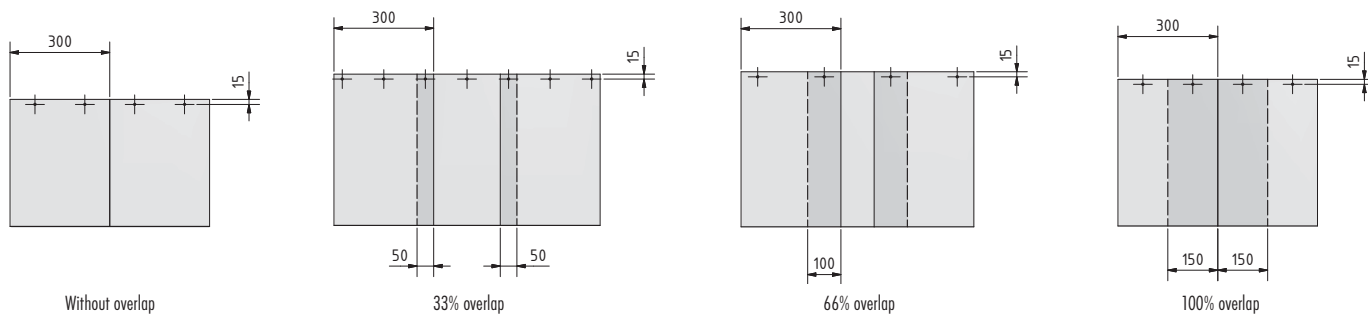

EASY HANG STRIP CURTAINS

CLAMP SYSTEM PVC strips with overlap

PVC STRIPS FOR FIXING TYPE B11 CLAMP SYSTEM

Strip width 200 mm

Strip width 300 mm

Strip width 400 mm