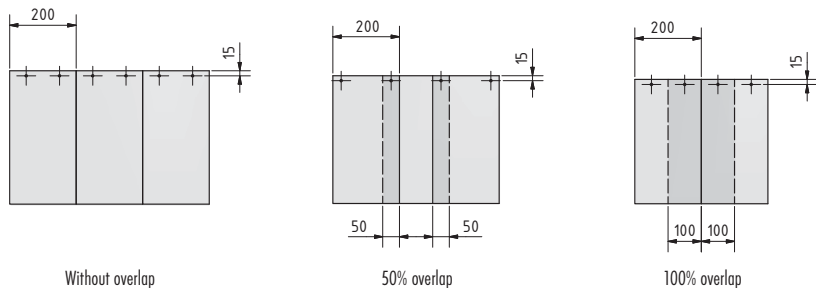

EASY HANG STRIP CURTAINS

CLAMP SYSTEM PVC strips with overlap

PVC STRIPS FOR FIXING TYPE B11 CLAMP SYSTEM

Strip width 200 mm

Strip width 300 mm

Strip width 400 mm